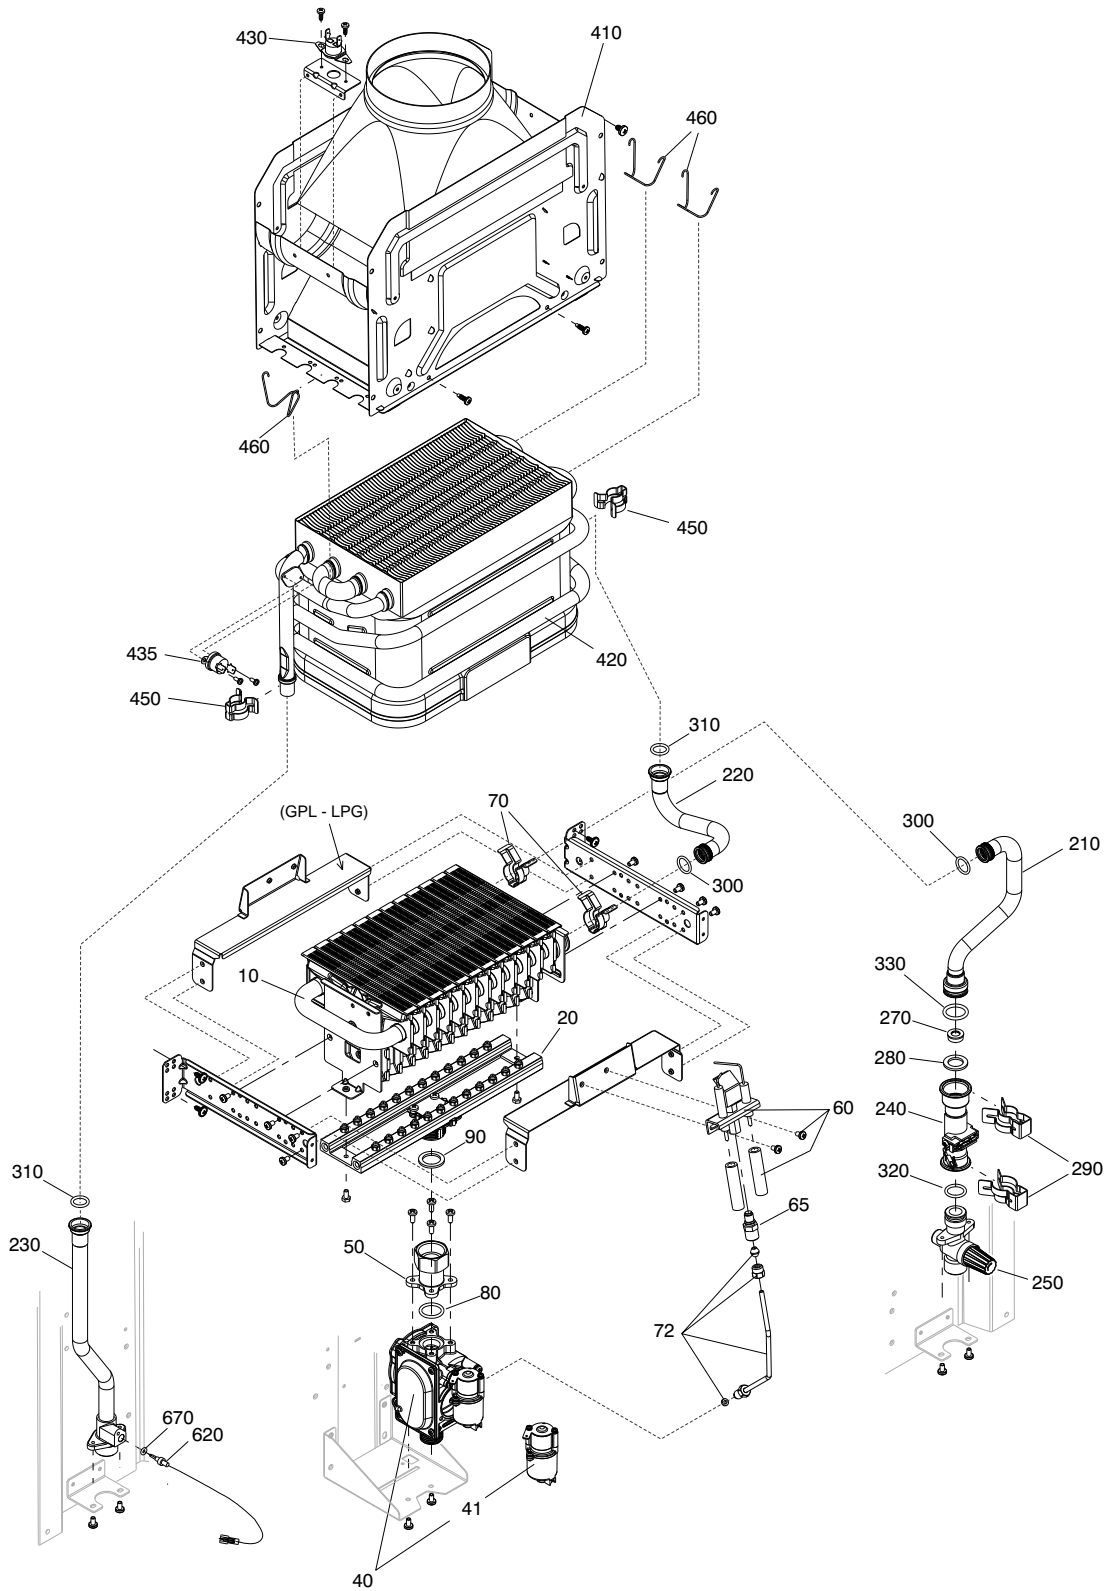

Wall hung heater

Acquafun² 11 LN

MODEL	PART NUMBER	
	MTN	GPL
Acquafun ² 11 LN	20149827	20149831

POS.	DESCRIPTION	11
10	Interface control panel	4R107335
30	Control unit	4R107336
320	Battery	4R107337
330	Rubber-holder	4R107414
350	Washer	4363391
410	Case Assembly	4R107415
510	Battery holder	4R107339

POS.	DESCRIPTION	11
10	Burner	4R107340
20	Gas collector with NG nozzles	4R107341
20	Gas collector with LPG nozzles	4R107416
40	NG gas valve	4R107342
40	LPG gas valve	4R107417
41	NG coil with modulator	4R107418
41	LPG coil with modulator	4R107419
50	Flanged connector	4R107343
60	Pilot burner assembly	4R107344
65	Main burner jet NG	4049492
65	Main burner jet LPG	4049490
70	Spring pipe	4R100014
72	Gas pipe	4R107345
80	O-Ring	4R107346
90	Washer	4363391
210	Pipe	4R107347
220	Pipe	4R107348
230	Pipe	4R107349
240	Flowmeter	4R107350
250	Cock	4R107351
270	Flow governor	4365898
280	Ring	4R107352
290	Spring pipe	4366958
300	O ring	4R106714
310	O-ring	4R107353
320	O-ring	4R107354
330	O-ring	4R107355
410	Hood	4R107356
420	Heat exchanger	4R107357
430	Fumes thermostat	4R107358
435	High limit thermostat	4R107359
450	Clip	4R107360
460	Clip	4R107361
620	Wired NTC probe	4R107362
670	O-ring	4R107363

POS.	DESCRIPTION	11
30	Power wiring harness	4R107364
40	Main wiring harness	4R107365
50	Display wirings	4R107366

RIELLO

Riello reserve the right to change the specifications without prior notice.
Consumers' statutory rights are not affected.