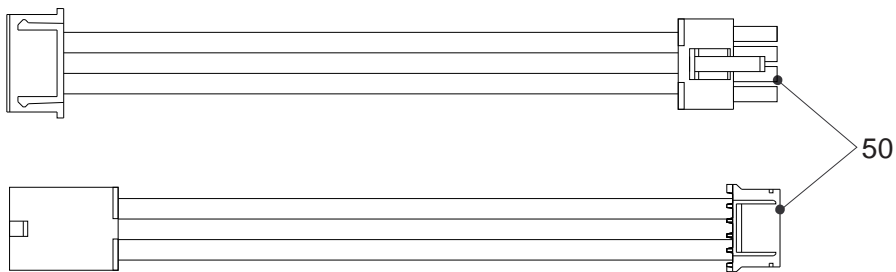

Wall hung heater

Acquafun² 11 LN

MODEL	PART NUMBER	
	MTN	GPL
Acquafun ² 11 LN	20149827	20149831

POS.	DESCRIPTION	11
10	Interface control panel	4R107335
30	Control unit	4R107336
320	Battery	4R107337
330	Rubber-holder	4R107414
350	Washer	4363391
410	Case Assembly	4R107415
510	Battery holder	4R107339

POS.	DESCRIPTION	11
10	Burner	4R107340
20	Gas collector with NG nozzles	4R107341
20	Gas collector with LPG nozzles	4R107416
40	NG gas valve	4R107342
40	LPG gas valve	4R107417
41	NG coil with modulator	4R107418
41	LPG coil with modulator	4R107419
50	Flanged connector	4R107343
60	Pilot burner assembly	4R107344
65	Main burner jet NG	4049492
65	Main burner jet LPG	4049490
70	Spring pipe	4R100014
72	Gas pipe	4R107345
80	O-Ring	4R107346
90	Washer	4363391
210	Pipe	4R107347
220	Pipe	4R107348
230	Pipe	4R107349
240	Flowmeter	4R107350
250	Cock	4R107351
270	Flow governor	4365898
280	Ring	4R107352
290	Spring pipe	4366958
300	O ring	4R106714
310	O-ring	4R107353
320	O-ring	4R107354
330	O-ring	4R107355
410	Hood	4R107356
420	Heat exchanger	4R107357
430	Fumes thermostat	4R107358
435	High limit thermostat	4R107359
450	Clip	4R107360
460	Clip	4R107361
620	Wired NTC probe	4R107362
670	O-ring	4R107363