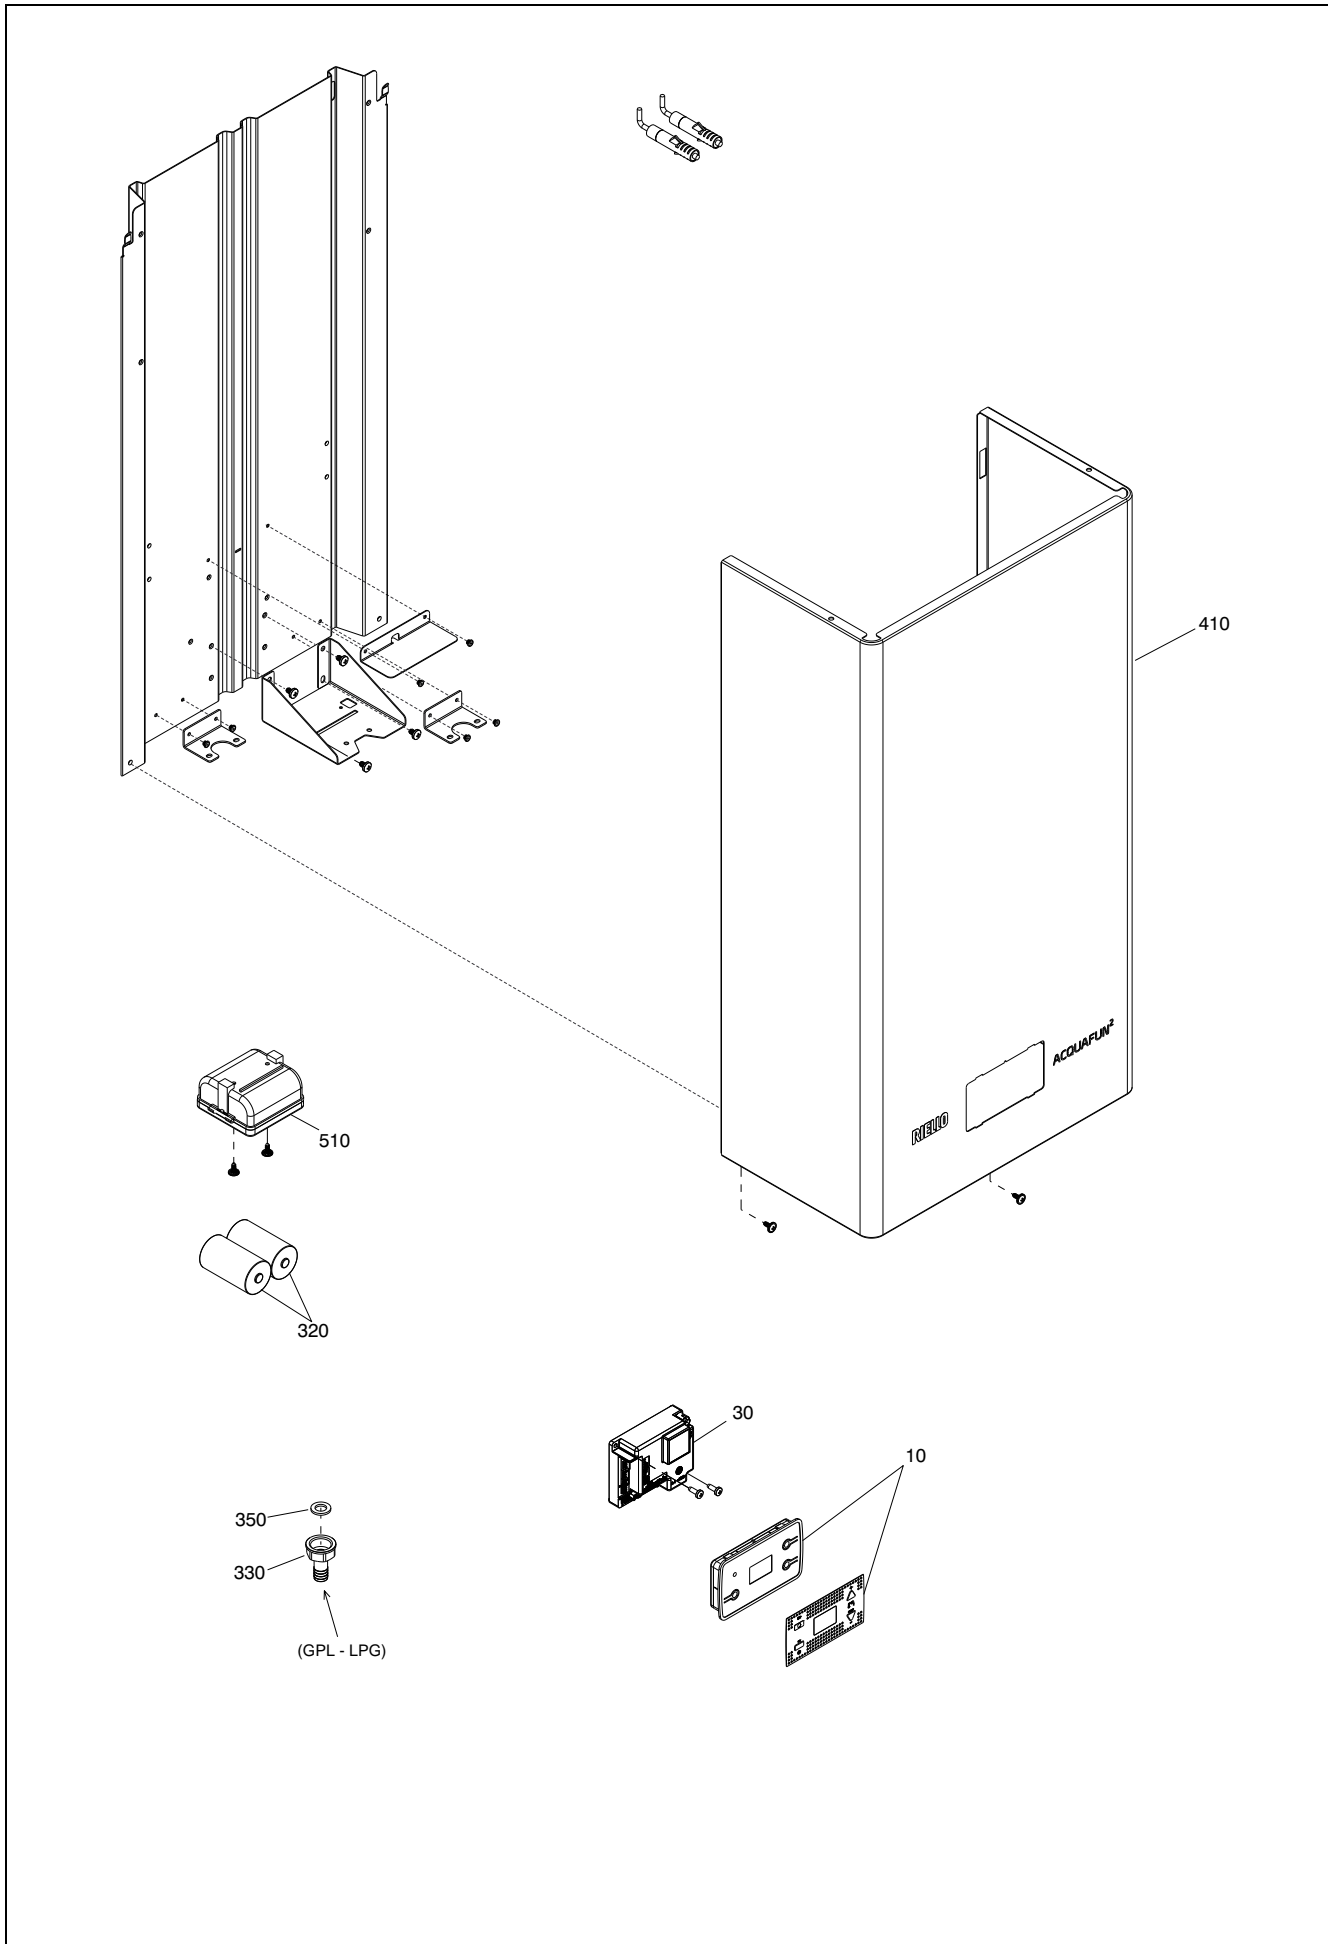

Wall hung heater

Acquafun² 11 LN

MODEL	PART NUMBER	
	MTN	GPL
Acquafun ² 11 LN	20149827	20149831

POS.	DESCRIPTION	11
10	Interface control panel	4R107335
30	Control unit	4R107336
320	Battery	4R107337
330	Rubber-holder	4R107414
350	Washer	4363391
410	Case Assembly	4R107415
510	Battery holder	4R107339

POS.	DESCRIPTION	11
10	Burner	4R107340
20	Gas collector with NG nozzles	4R107341
20	Gas collector with LPG nozzles	4R107416
40	NG gas valve	4R107342
40	LPG gas valve	4R107417
41	NG coil with modulator	4R107418
41	LPG coil with modulator	4R107419
50	Flanged connector	4R107343
60	Pilot burner assembly	4R107344
65	Main burner jet NG	4049492
65	Main burner jet LPG	4049490
70	Spring pipe	4R100014
72	Gas pipe	4R107345
80	O-Ring	4R107346
90	Washer	4363391
210	Pipe	4R107347
220	Pipe	4R107348
230	Pipe	4R107349
240	Flowmeter	4R107350
250	Cock	4R107351
270	Flow governor	4365898
280	Ring	4R107352
290	Spring pipe	4366958
300	O ring	4R106714
310	O-ring	4R107353
320	O-ring	4R107354
330	O-ring	4R107355
410	Hood	4R107356
420	Heat exchanger	4R107357
430	Fumes thermostat	4R107358
435	High limit thermostat	4R107359
450	Clip	4R107360
460	Clip	4R107361
620	Wired NTC probe	4R107362
670	O-ring	4R107363