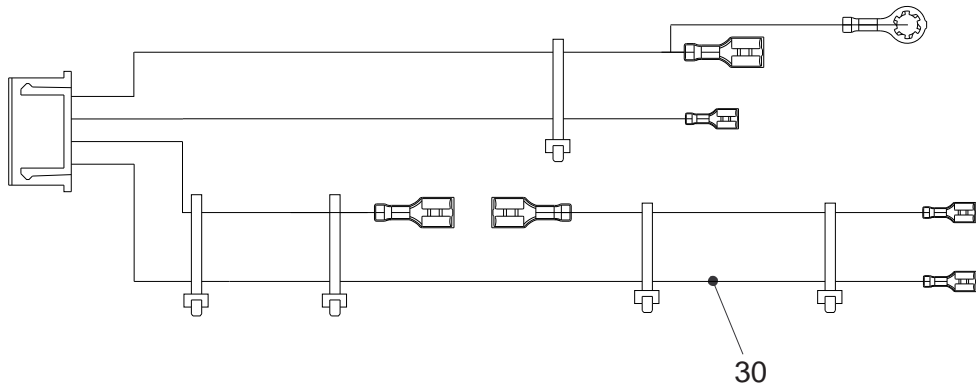

Wall hung heater

Acquafun² 11 LN

MODEL	PART NUMBER	
	MTN	GPL
Acquafun ² 11 LN	20149827	20149831

POS.	DESCRIPTION	11
10	Interface control panel	4R107335
30	Control unit	4R107336
320	Battery	4R107337
330	Rubber-holder	4R107414
350	Washer	4363391
410	Case Assembly	4R107415
510	Battery holder	4R107339

POS.	DESCRIPTION	11
10	Burner	4R107340
20	Gas collector with NG nozzles	4R107341
20	Gas collector with LPG nozzles	4R107416
40	NG gas valve	4R107342
40	LPG gas valve	4R107417
41	NG coil with modulator	4R107418
41	LPG coil with modulator	4R107419
50	Flanged connector	4R107343
60	Pilot burner assembly	4R107344
65	Main burner jet NG	4049492
65	Main burner jet LPG	4049490
70	Spring pipe	4R100014
72	Gas pipe	4R107345
80	O-Ring	4R107346
90	Washer	4363391
210	Pipe	4R107347
220	Pipe	4R107348
230	Pipe	4R107349
240	Flowmeter	4R107350
250	Cock	4R107351
270	Flow governor	4365898
280	Ring	4R107352
290	Spring pipe	4366958
300	O ring	4R106714
310	O-ring	4R107353
320	O-ring	4R107354
330	O-ring	4R107355
410	Hood	4R107356
420	Heat exchanger	4R107357
430	Fumes thermostat	4R107358
435	High limit thermostat	4R107359
450	Clip	4R107360
460	Clip	4R107361
620	Wired NTC probe	4R107362
670	O-ring	4R107363