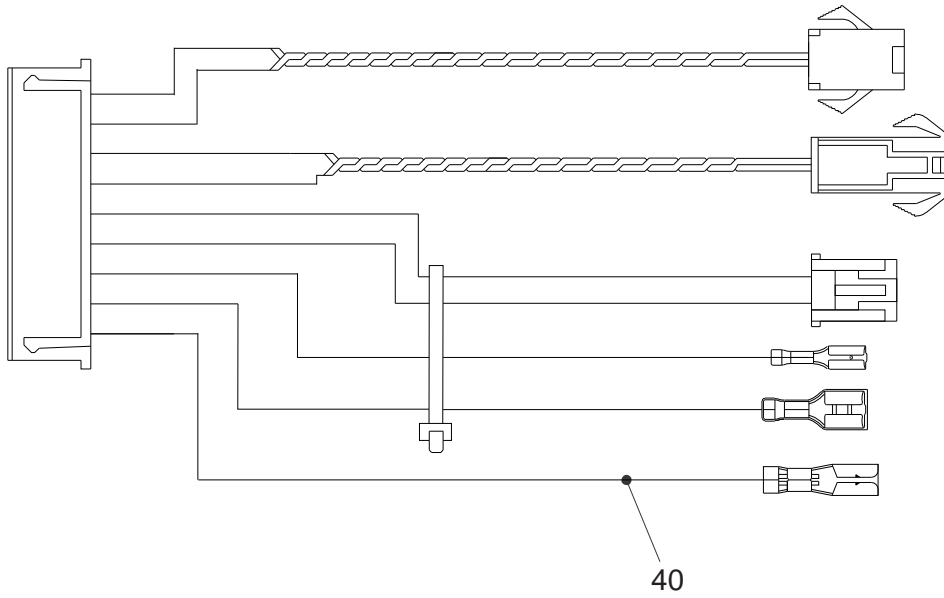

Wall hung heater

Acquafun² 11 LN

MODEL	PART NUMBER	
	MTN	GPL
Acquafun ² 11 LN	20149827	20149831

POS.	DESCRIPTION	11
10	Interface control panel	4R107335
30	Control unit	4R107336
320	Battery	4R107337
330	Rubber-holder	4R107414
350	Washer	4363391
410	Case Assembly	4R107415
510	Battery holder	4R107339

POS.	DESCRIPTION	11
10	Burner	4R107340
20	Gas collector with NG nozzles	4R107341
20	Gas collector with LPG nozzles	4R107416
40	NG gas valve	4R107342
40	LPG gas valve	4R107417
41	NG coil with modulator	4R107418
41	LPG coil with modulator	4R107419
50	Flanged connector	4R107343
60	Pilot burner assembly	4R107344
65	Main burner jet NG	4049492
65	Main burner jet LPG	4049490
70	Spring pipe	4R100014
72	Gas pipe	4R107345
80	O-Ring	4R107346
90	Washer	4363391
210	Pipe	4R107347
220	Pipe	4R107348
230	Pipe	4R107349
240	Flowmeter	4R107350
250	Cock	4R107351
270	Flow governor	4365898
280	Ring	4R107352
290	Spring pipe	4366958
300	O ring	4R106714
310	O-ring	4R107353
320	O-ring	4R107354
330	O-ring	4R107355
410	Hood	4R107356
420	Heat exchanger	4R107357
430	Fumes thermostat	4R107358
435	High limit thermostat	4R107359
450	Clip	4R107360
460	Clip	4R107361
620	Wired NTC probe	4R107362
670	O-ring	4R107363

POS.	DESCRIPTION	11
30	Power wiring harness	4R107364
40	Main wiring harness	4R107365
50	Display wirings	4R107366

RIELLO

Riello reserve the right to change the specifications without prior notice.
Consumers' statutory rights are not affected.